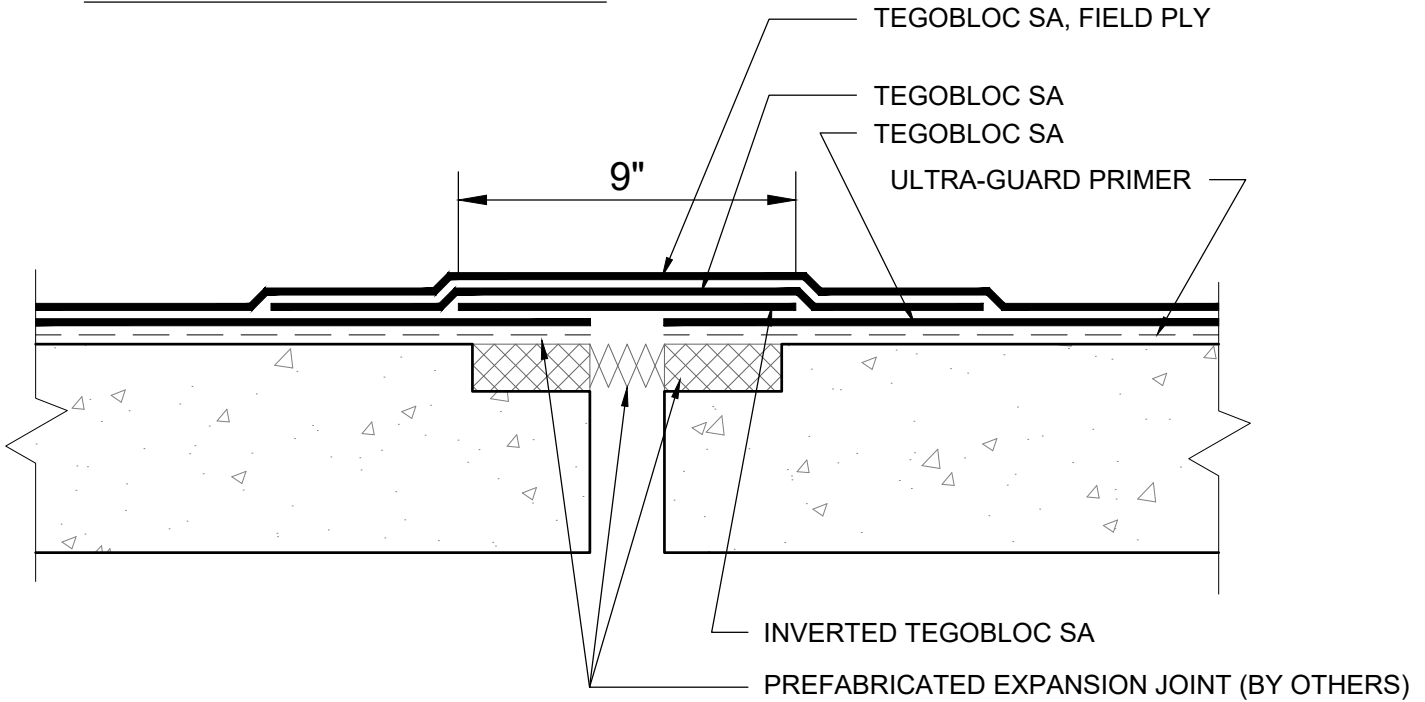

PRECAST JOINT DETAIL

EXPANSION JOINT DETAIL

DRAWINGS ON 8¹/₂"x11 TITLE BLOCKS ARE NOT TO SCALE.

TegoBloc SA

PRECAST/EXPANSION JOINT DETAIL

DETAIL ID: SA-11

REPRESENTATIVE:

DATE: SHT: OF